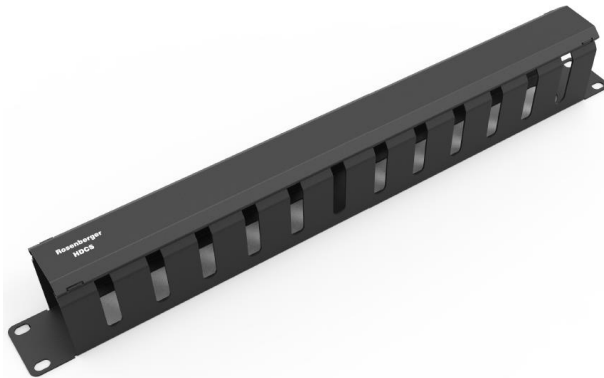

Technical Data Sheet

Rosenberger

Universal Cable Management Panel

CP42-XXX-XX

Application

Rosenberger HDCS® cable management panels are standard 19" rack mountable, apply to the management of patch cords coming from distribution frame and network equipments.

Profile/Outline

- Cable management panel helps to guide the cable with proper bending.
- 1U or 2U is applied to work with different patch panel.
- Deepened-Version is used for network equipment with protruded front panel
- HDCS® Cable management panel with cover helps to protect cable as well as makes the user interface clean and nice
- HDCS® cable management panel Integrated with cable support bar
- Slots in top and bottom side are used for upwards and downwards cabling, especially suitable to 110-type patch cord management

Universal, metal

110-type, plastic

Deep type, metal

Shallow type, metal

Technical Data Sheet	Rosenberger
Universal Cable Management Panel	CP42-XXX-XX

Mechanical Performance

- Fixed installation with 19" EIA rack
- 4 installation screws and nuts
- The material of metal management panel is steel S45C
- The material of higher plastic management panel is ABS